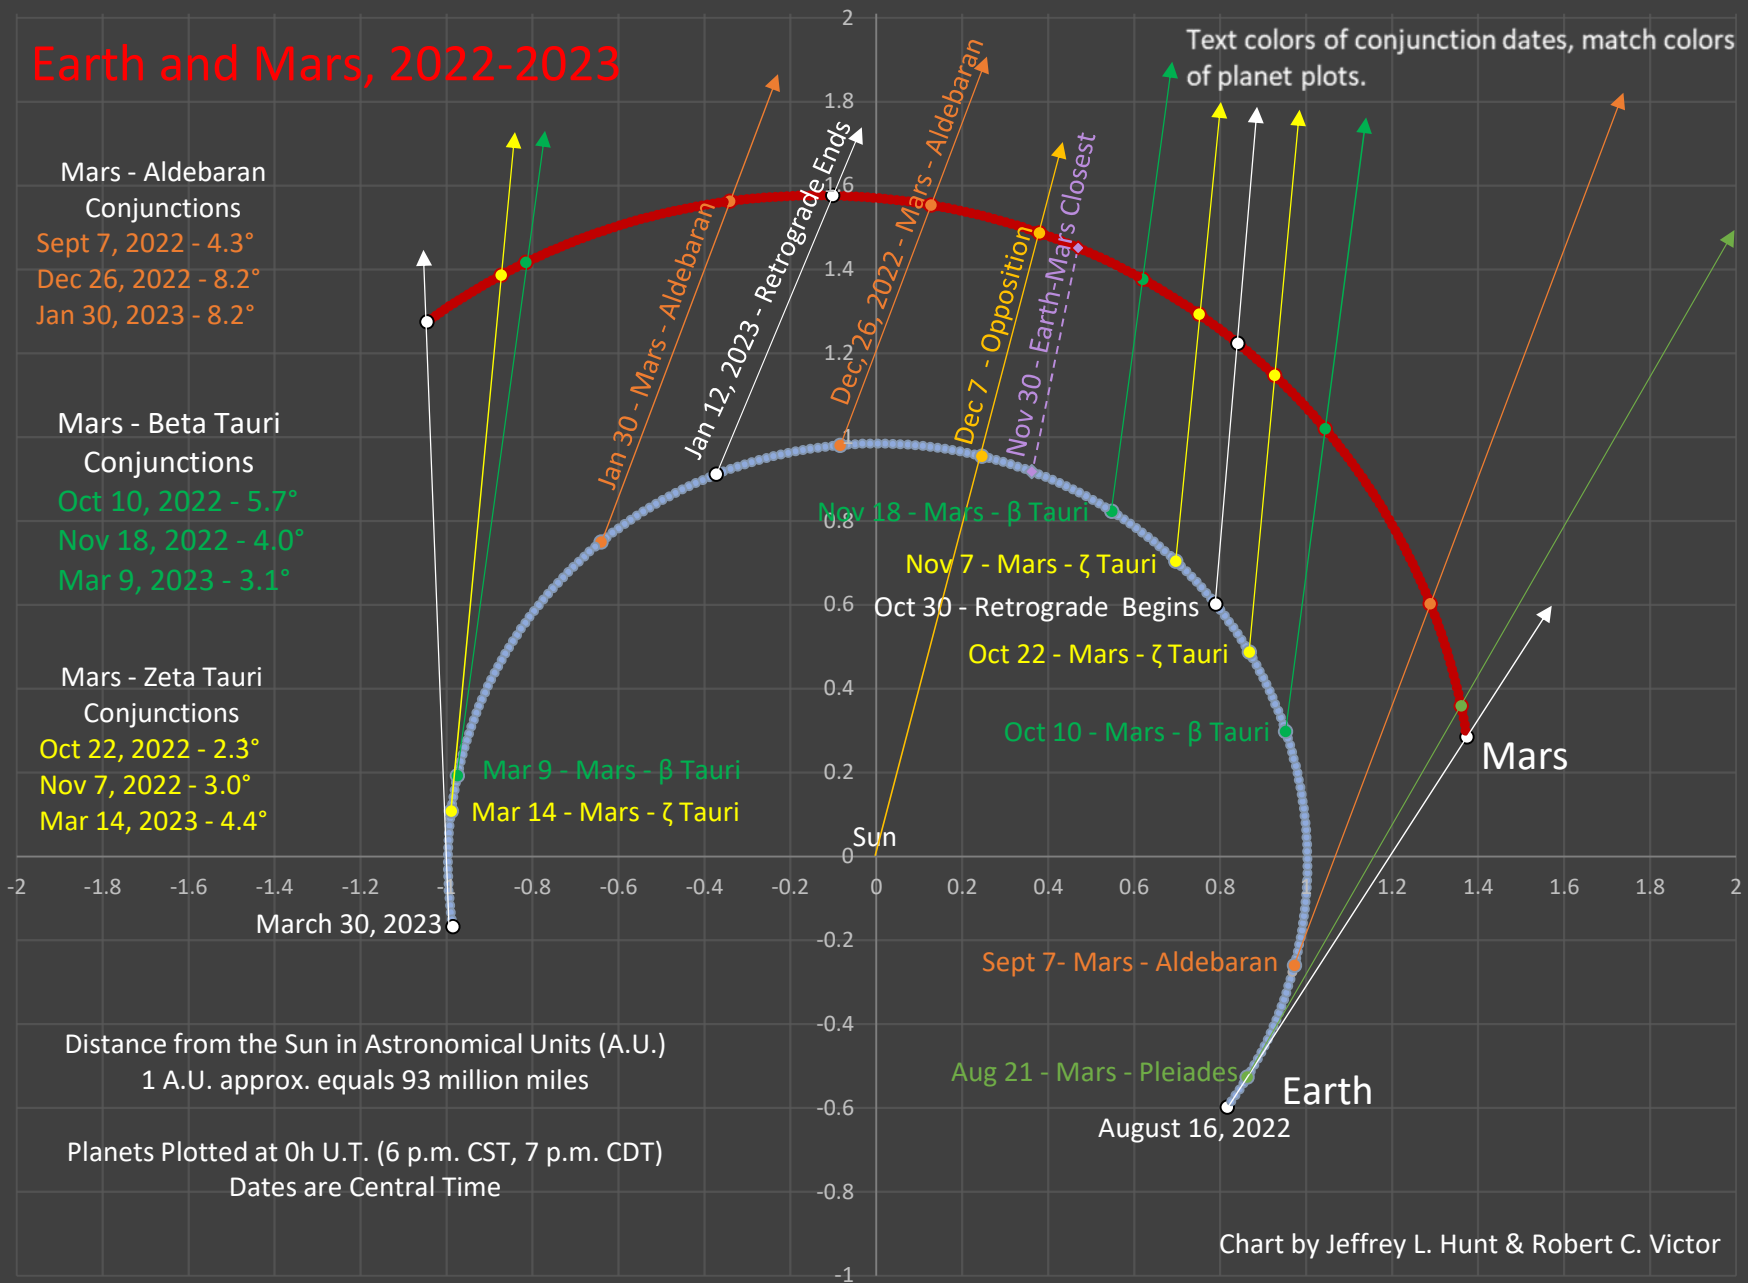

Earth and Mars, 2022-2023

Mars - Aldebaran
Conjunctions
Sept 7, 2022 - 4.3°
Dec 26, 2022 - 8.2°
Jan 30, 2023 - 8.2°

Mars - Beta Tauri
Conjunctions
Oct 10, 2022 - 5.7°
Nov 18, 2022 - 4.0°
Mar 9, 2023 - 3.1°

Mars - Zeta Tauri
Conjunctions
Oct 22, 2022 - 2.3°
Nov 7, 2022 - 3.0°
Mar 14, 2023 - 4.4°

Distance from the Sun in Astronomical Units (A.U.)
1 A.U. approx. equals 93 million miles

Planets Plotted at 0h U.T. (6 p.m. CST, 7 p.m. CDT)
Dates are Central Time

Text colors of conjunction dates, match colors of planet plots.

Chart by Jeffrey L. Hunt & Robert C. Victor