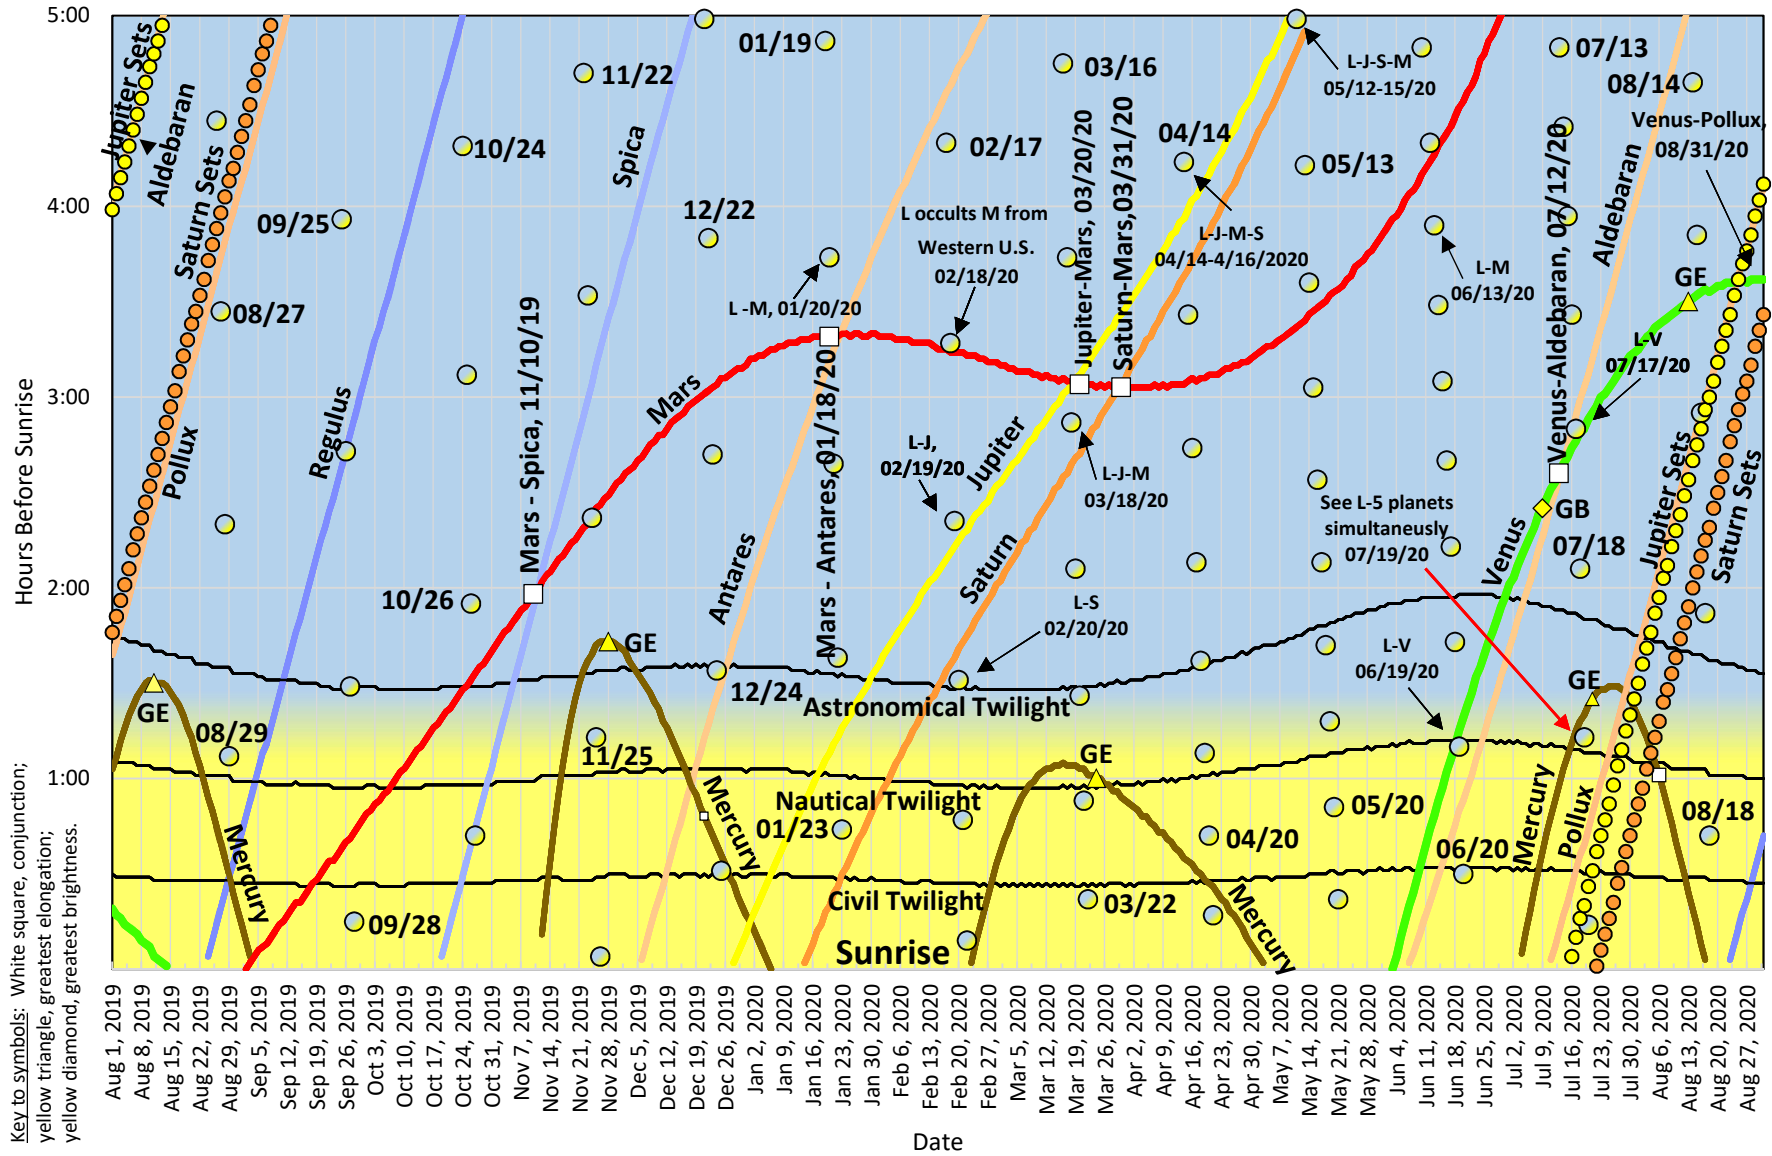

Opposition:

Jupiter, 07/14/20

Saturn, 07/20/20

Morning Sky, August 2019-August 2020 Sacramento, California

Lunar Events. The moon (L) appears with the planets on dates indicated on the chart. Mercury, Me; Venus, V; Mars, M; Jupiter, J; Saturn, S.

Key to symbols: White square, conjunction;
yellow triangle, greatest elongation;
yellow diamond, greatest brightness.

All moon dots, and the curves for planets and stars, indicate rising times in relation to sunrise, except for Jupiter and Saturn labeled to indicate times of setting, also in relation to sunrise.